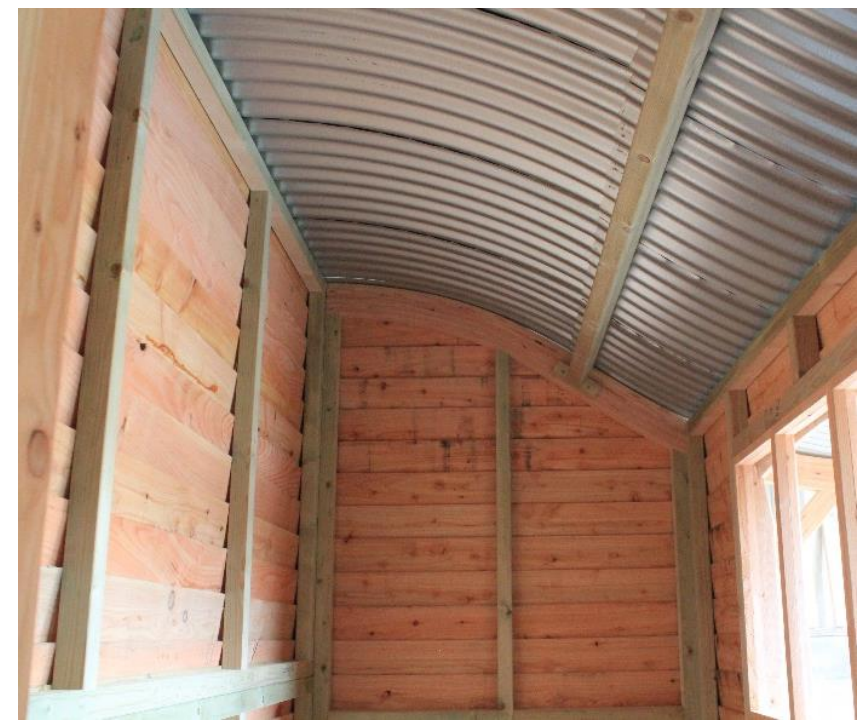

It can include a number of variations, be increased in size can be supplied untreated or painted.

Specification

- 2.4m x 1.2m hut made from local Douglas fir and larch
- Featheredge cladding
- Unique “S” shaped galvanised tin roof
- Laminate Douglas fir curved beams
- Fixed Perspex window
- Wooden door
- Spruce ply flooring
- Breather membrane